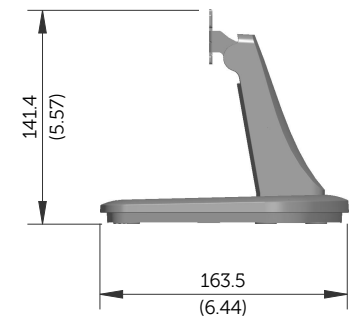

E1913S Outline Dimensions

Norminal Dimensions
Unit:mm(inch)

Back view of Monitor without stand

E1913 Outline Dimensions

Nominal Dimensions
Unit: mm (inch)

Back view of Monitor without stand

E2213 Outline Dimensions

Nominal Dimensions
Unit: mm (inch)

Back view of Monitor without stand